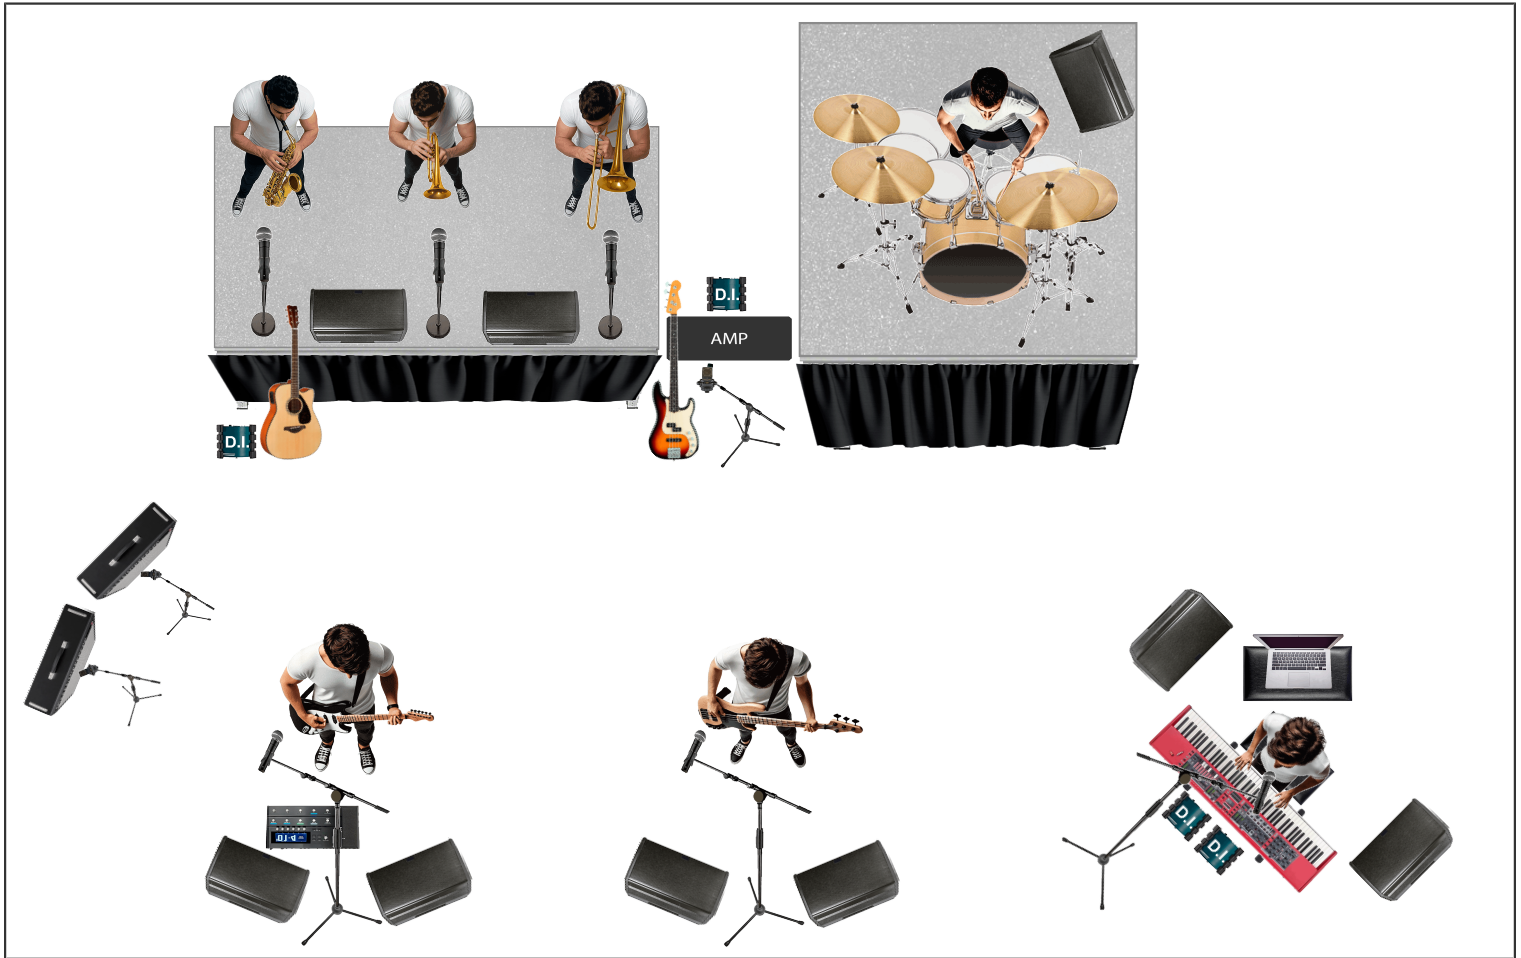

# The Players Stage Plot

1	Kick	9	OH Right	17	Guitar Vocal
2	Snare	10	Bass DI	18	Center Vocal
3	Hi-hat	11	Bass Cab Mic	19	Keys Vocal
4	Rack Tom 1	12	Acoustic DI	20	Sax
5	Rack Tom 2	13	Guiar Cab Left	21	Trumpet
6	Floor Tom 3	14	Guitar Cab Right	22	Trombone
7	Floor Tom 4	15	Keys Left DI	23	
8	OH Left	16	Keys Right DI	24	